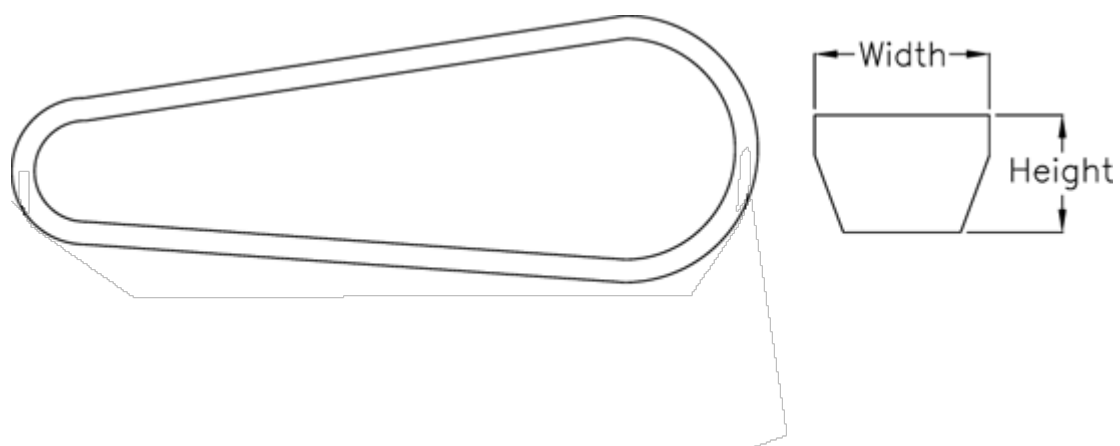

# Data Sheet

Article number: 601962561800  
Description: Gates V-belt SPA 1800 Ld 1800  
DELTA NARROW

## Measures

---

Datum length	= 1800
Height	= 10
Width	= 13